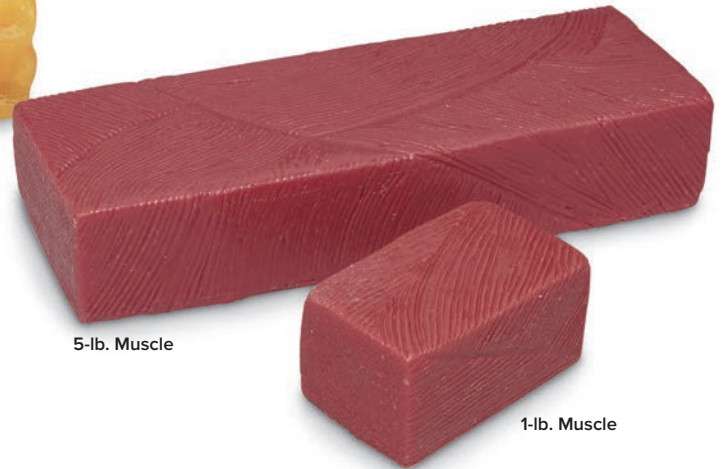

Individual bricks now better than ever!
Easy to visualize.

5-lb. Fat

1-lb. Fat

5-lb. Muscle

1-lb. Muscle

See page 80 for additional fat and muscle replicas!

NEW

SAVE!
BUY THE SET

Life/form® Body Fat & Muscle Replicas

Brick-shaped replicas represent approximate volume of real muscle tissue; weights vary. See below for complete descriptions.

1-lb. & 5-lb. Fat Brick Replicas and 1-lb. & 5-lb. Muscle Brick Replicas. Includes 1-lb. fat brick (WA33726H), 5-lb. fat brick (WA33727H), 1-lb. muscle brick (WA33728H), and 5-lb. muscle brick (WA33729H). Sh. wt. 14 lbs.

1-lb. Fat & 1-lb. Muscle Brick Replicas. Includes 1-lb. fat brick (WA33726H) and 1-lb. muscle brick (WA33728H). Sh. wt. 2.50 lbs.

WA33809H — \$58.90 Nasco Price \$52.50

NEW

Life/form® Body Fat Replicas

Dramatic, three-dimensional visual replicas of human fat. A shocking but strongly motivating attention-getter. Made of soft, pliable, long-lasting vinyl plastic, the replicas have a profound, memorable effect when passed among the audience. Brick-shaped replicas represent approximate volume of real fatty tissue; weights vary.